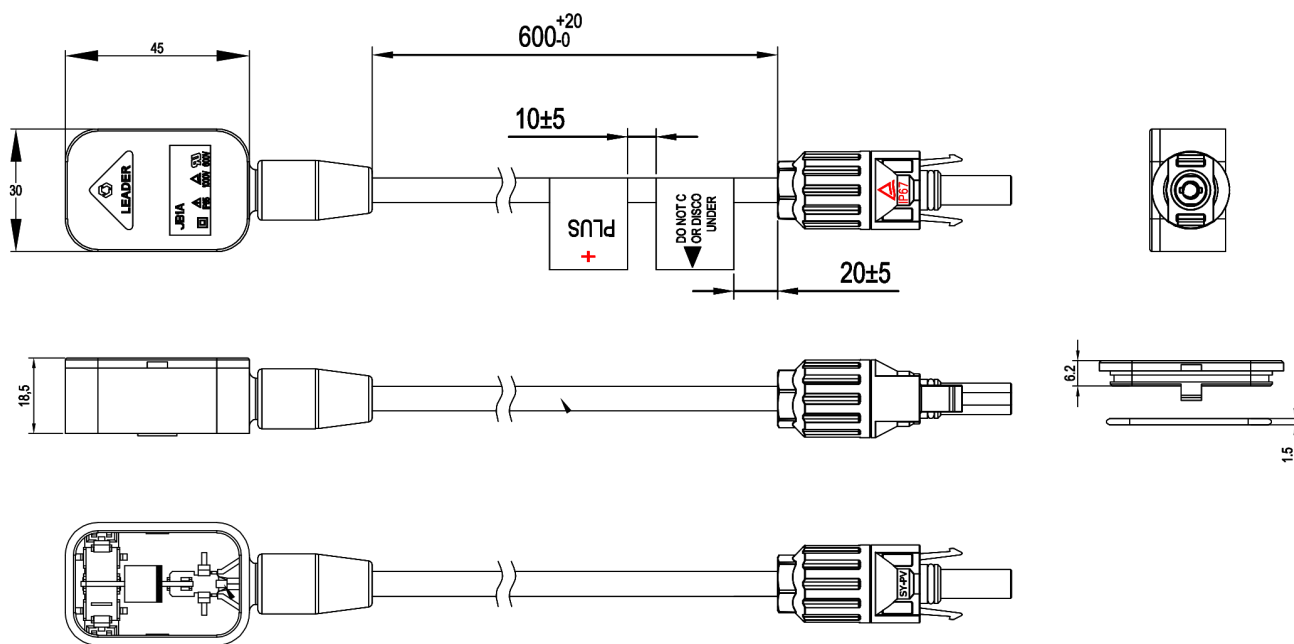

2 Rails Junction Box

Technical Data

额定电压 Rated voltage	1000V	阻燃等级 Flame Class	UL94-V0
额定电流 Rated current	3A-15A	连接线规格 Wire Type	2.5mm ²
使用温度 Ambient temperature	-40℃...+90℃	防水方式 Degree of protection	IP67
安全等级 Safety class	Class II	焊带连接 Busbar connection	/
防护等级 Degree of protection	IP67	灌胶量 Glue quantity	/

PV-JB1A

Standard Package Info:

Carton Dimension (cm)	Pack list	QTY	Gross Weight (kg)
45cm X 35cm X 25cm	PV-JB1A	25 pcs	15.4kg
Remark: 25 pcs in one carton package			

Remark: A4 series connectors use high quality weather resistance materials that guarantee long-term reliability.