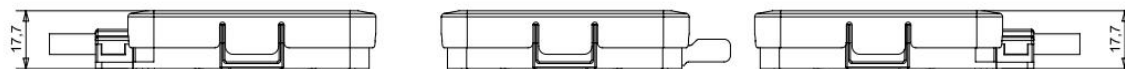

4 Rails Junction Box

Technical Data

额定电压 Rated voltage	1500V	阻燃等级 Flame Class	UL94-V0
额定电流 Rated current	A	连接线规格 Wire Type	4 mm ²
使用温度 Ambient temperature	-40°C...+85°C	防水方式 Degree of protection	灌密封胶 Pouringsealant
安全等级 Safety class	Class II	焊带连接 Busbar connection	焊接 Welding
防护等级 Degree of protection	IP68	$\bar{n}D \frac{1}{4} \pm 1\bar{N}^{\circ}\delta l$ $\% \backslash SDVV GLRGH VSHFLILFDWLRQ$	

- 3 1

Standard Package Info:

Carton Dimension (cm)	Pack list	QTY	Gross Weight (kg)
45cm X 35cm X 25cm	NT+@L1F/R	25 pcs	15.4kg
Remark: 25 pcs in one carton package			

Remark: A4 series connectors use high quality weather resistance materials that guarantee long-term reliability.