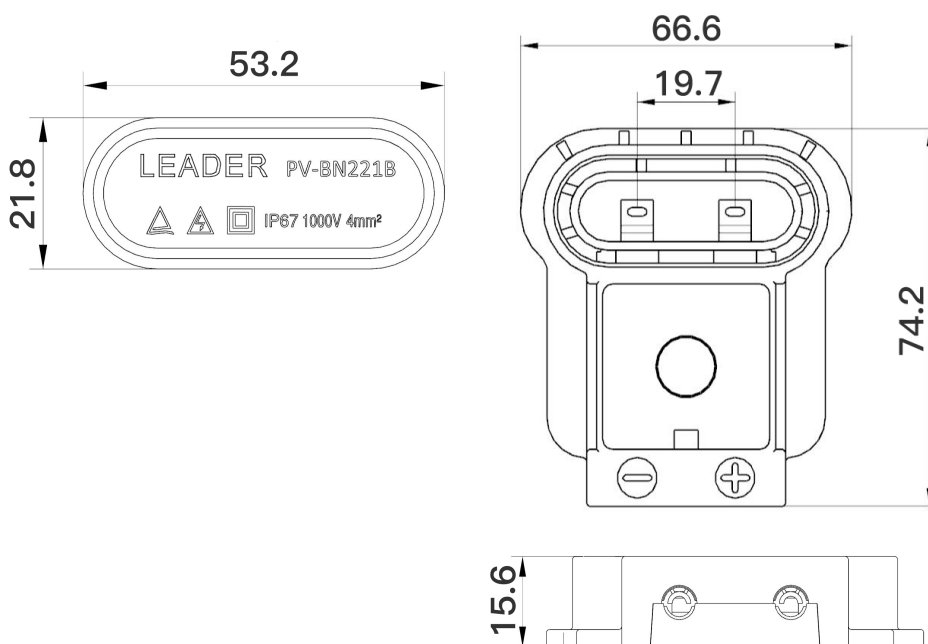

2 Rails Junction Box

Technical Data

| | | | |
|------------------------------|---------------|------------------------------|------------------------|
| 额定电压 Rated voltage | 1000V | 阻燃等级 Flame Class | UL94-V0 |
| 额定电流 Rated current | 8.4A-15A | 连接线规格 Wire Type | 4mm ² |
| 使用温度 Ambient temperature | -40°C...+85°C | 防水方式 Degree of protection | 灌密封胶 Pouringsealant |
| 安全等级 Safety class | Class II | 焊带连接 Busbar connection | 焊接 Welding |
| 防护等级 Degree of protection | IP67 | 灌胶量 Glue quantity | 7g |

PV-BN221B

Standard Package Info:

| Carton Dimension (cm) | Pack list | QTY | Gross Weight (kg) |
|--------------------------------------|-----------|--------|-------------------|
| 45cm X 35cm X 25cm | PV-BN221B | 25 pcs | 15.4kg |
| Remark: 25 pcs in one carton package | | | |